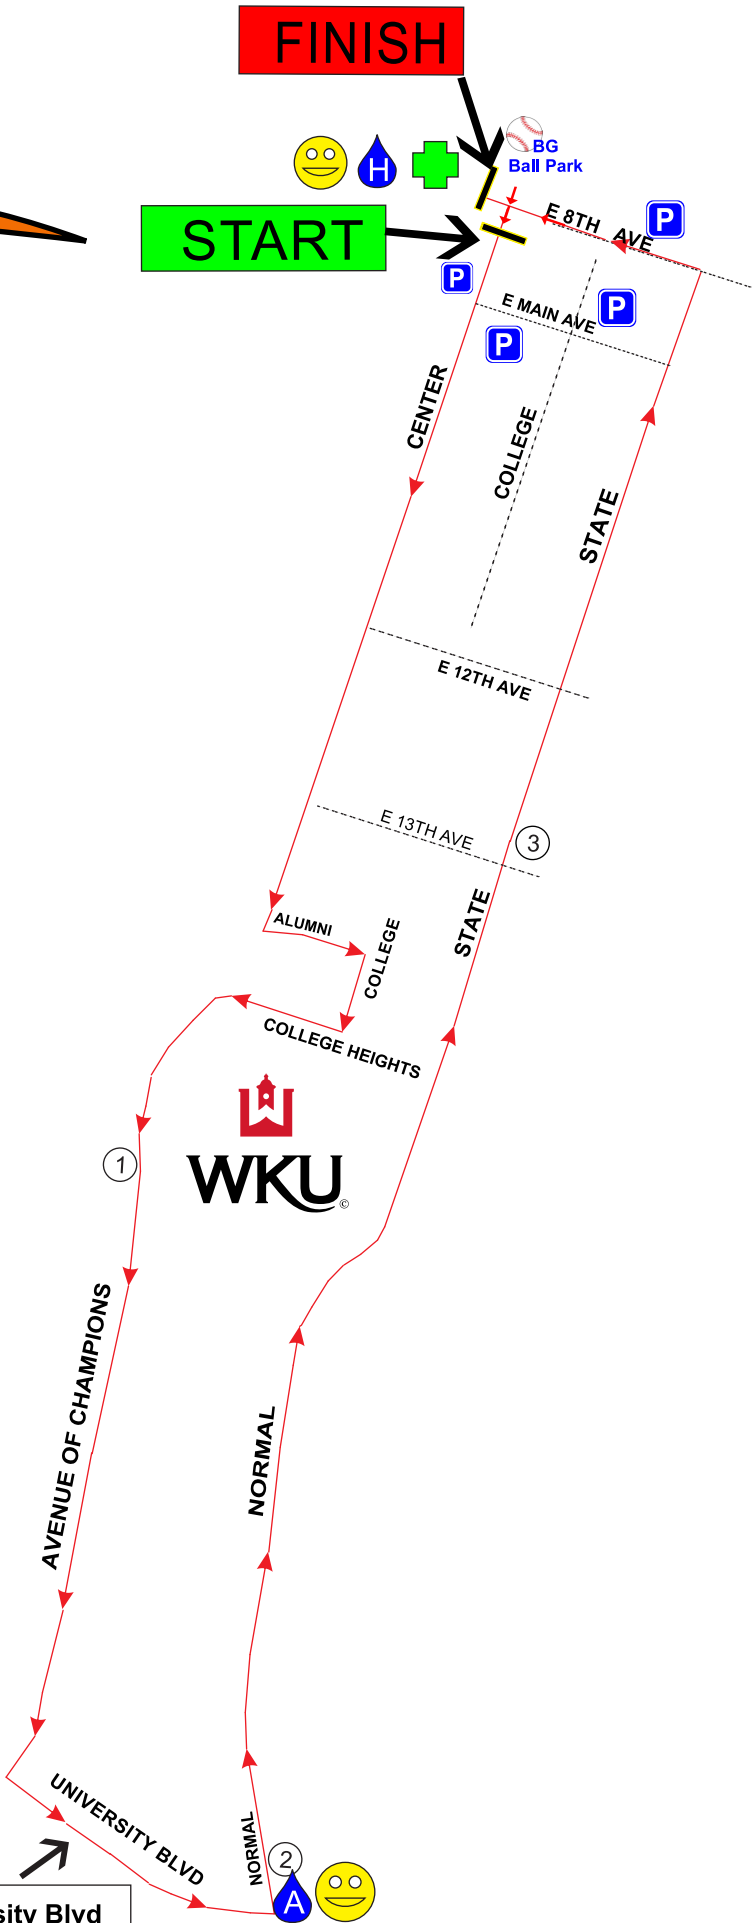

FINISH

START

→ bg6000
race begins at 7:30 a.m.

-  Parking
-  Aid Station
-  **BGMU** WATER Station
-  Porta Johns
-  Mile Markers

Right hand lane of University Blvd closest to side walk is closed to traffic and marked with cones. Stay to the left of the cones.